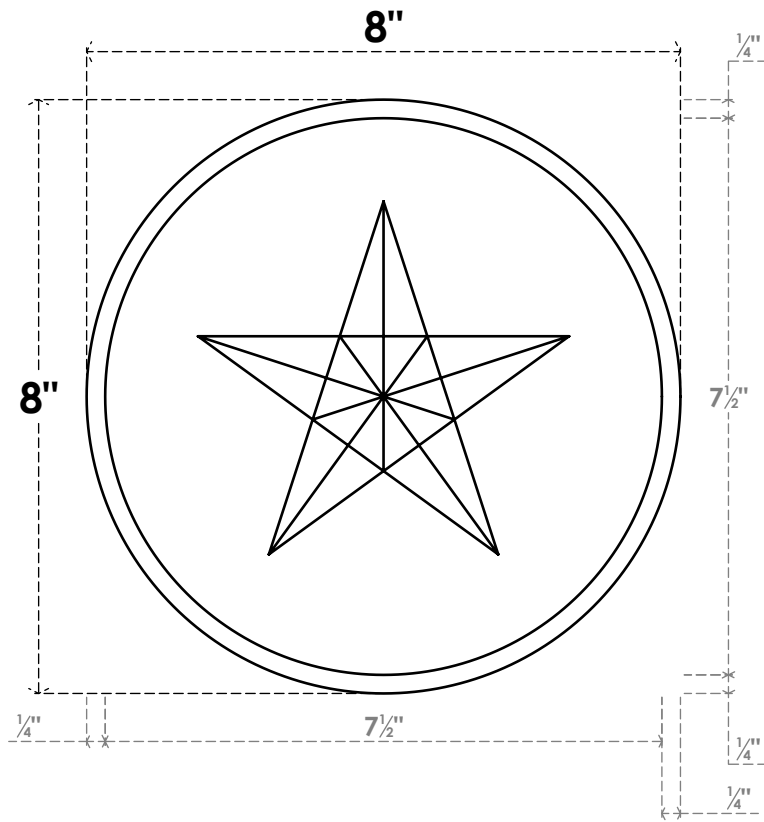

ROSP080X080X050GRY07

8"W X 8"H X 1/2"P STANDARD GRAYSON STAR ROSETTE WITH BEVELED EDGE, ARCHITECTURAL GRADE PVC

FRONT

SIDE

EKENA MILLWORK
2300 WEST MAIN ST.
CLARKSVILLE, TX 75426
TOLL FREE: 866-607-0453
WWW.EKENAMILLWORK.COM