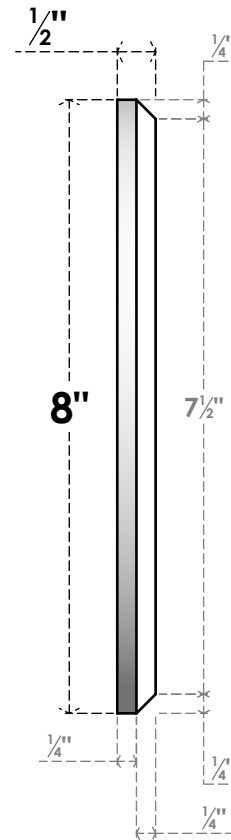

ROSP080X080X050GRY07

8"W X 8"H X 1/2"P STANDARD GRAYSON STAR ROSETTE WITH BEVELED EDGE, ARCHITECTURAL GRADE PVC

FRONT

SIDE

EKENA MILLWORK
2300 WEST MAIN ST.
CLARKSVILLE, TX 75426
TOLL FREE: 866-607-0453
WWW.EKENAMILLWORK.COM

NOTES

1. INSTALLATION TO BE COMPLETED IN ACCORDANCE WITH MANUFACTURER'S SPECIFICATIONS.
2. DRAWING MAY NOT BE TO SCALE
3. THIS DRAWING IS INTENDED FOR DESIGN AND PLANNING PURPOSES ONLY.
4. ALL INFORMATION CONTAINED HEREIN WAS CURRENT AT THE TIME OF DEVELOPMENT BUT MUST BE REVIEWED AND APPROVED BY THE PRODUCT MANUFACTURER TO BE CONSIDERED ACCURATE.
5. ARCHITECTURAL GRADE PVC PRODUCTS ARE MADE FROM EXPANDED CELLULAR PVC AND COME NATURALLY WHITE BUT MAY BE PAINTED